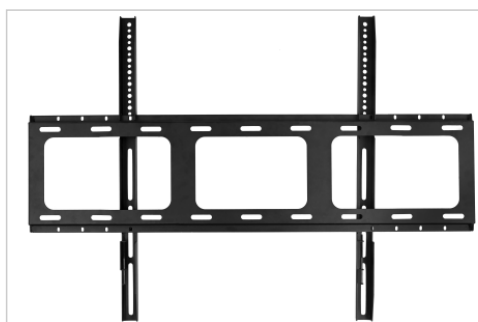

- Ultra low-profile mounting solution
- Easy installation
- VESA 200x200 up to 800x600 display interface
- Black powdercoated steel
- Security lock screw

## Wall mount

VESA 200x200-600x800

- Very low mounting profile of 35mm from the wall
- Lock the screen in place with the security lock screws for maximum safety

Art.No. **7-818111**

GTIN **8713797106290**

## Specifications

Article dimensions	911 x 635 x 40 mm
Total dimensions	911 x 635 x 40 mm
Mounting interface	VESA 200x200 up to 800x600 display interface
Package contents	Mounting material, Mounting instruction
Maximum screen weight	120.00 kg
Cable compartment	No