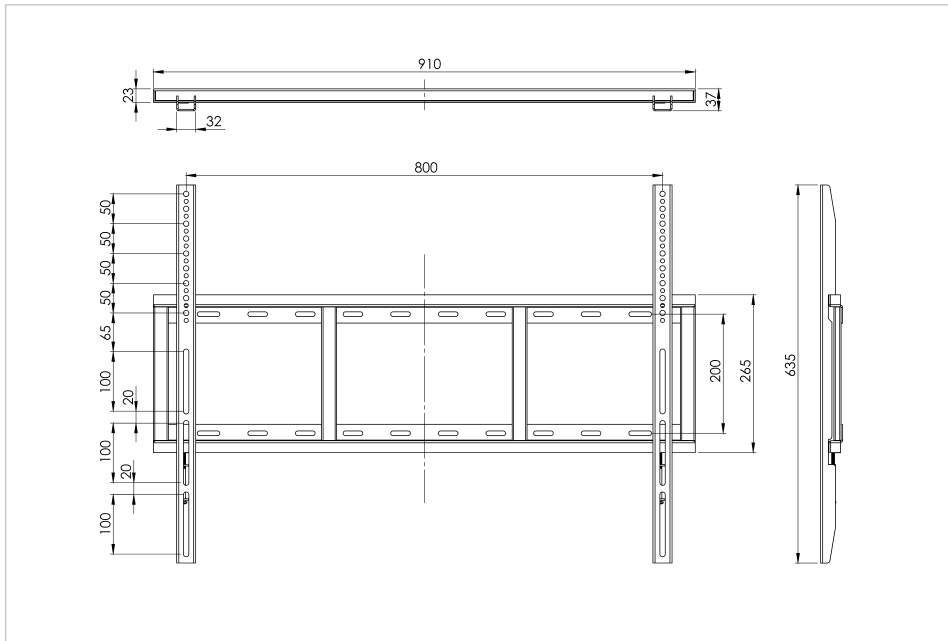

- Ultra low-profile mounting solution
- Easy installation
- VESA 200x200 up to 800x600 display interface
- Black powdercoated steel
- Security lock screw

## Wall mount

VESA 200x200-600x800

- Very low mounting profile of 35mm from the wall
- Lock the screen in place with the security lock screws for maximum safety

Art.No. **7-818111**

GTIN **8713797106290**

## Specifications

Article dimensions	911 x 635 x 40 mm
Total dimensions	911 x 635 x 40 mm
Mounting interface	VESA 200x200 up to 800x600 display interface
Package contents	Mounting material, Mounting instruction
Maximum screen weight	120.00 kg
Cable compartment	No

## Logistics

GTIN	8713797106290
Article number	7-818111
Quantity	1 pcs
Packing dimensions	270 x 50 x 1010 mm
Weight (gross/net)	6.50 kg / 6.00 kg